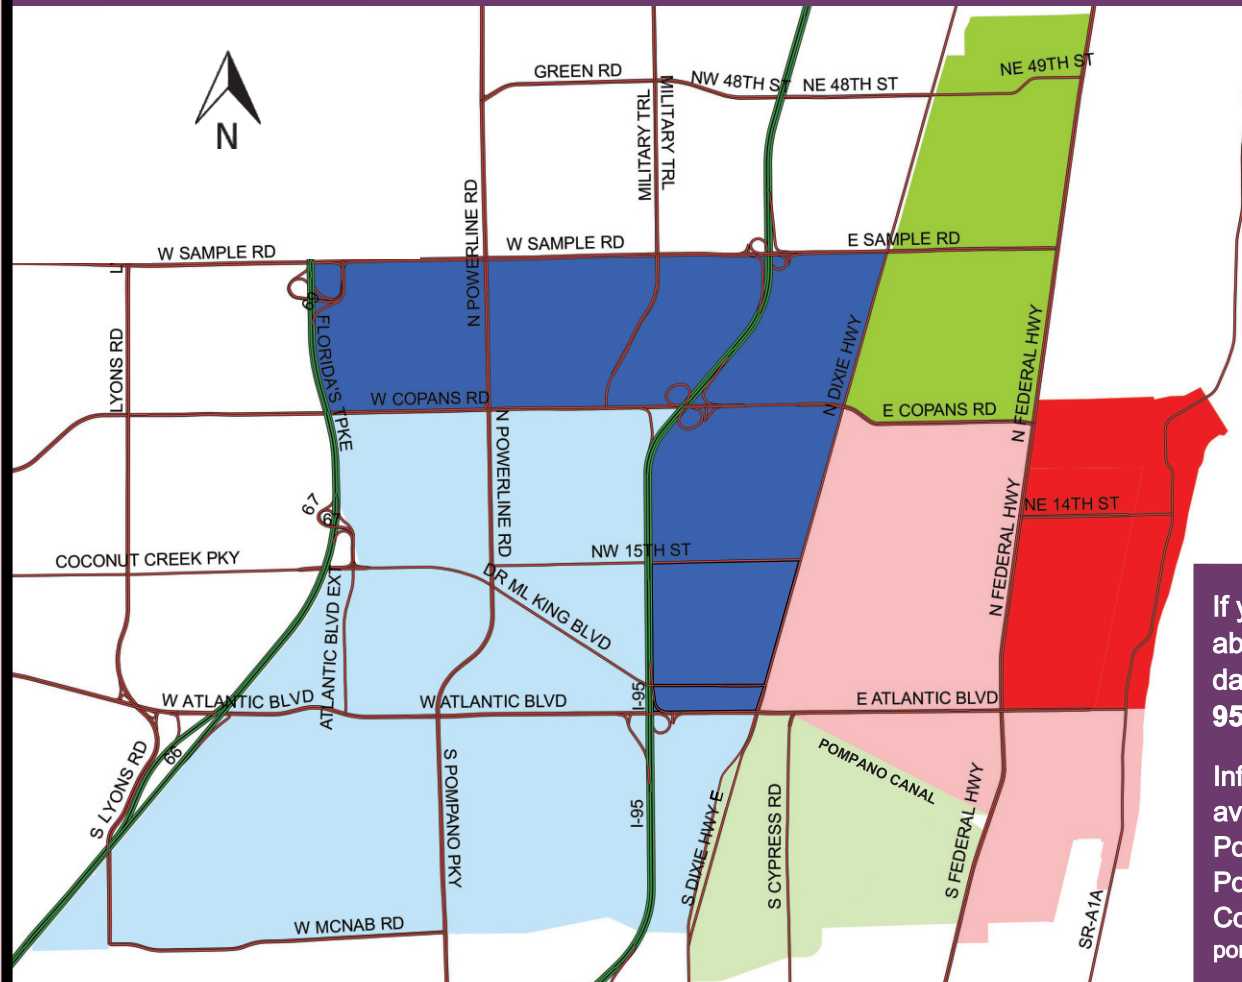

# Collection Map and Schedule

Please be aware this map was updated on October 1, 2022 and your collection days may have changed. Refer to the map and chart below to determine your collection days.

Garbage and vegetative yard waste is collected twice per week in the gray garbage cart. Recycling is collected once per week in the blue recycling cart. Bulk waste is collected once per week at your curbside. See PompanoBeachFL.gov or pompanobeach@coastalwasteinc.com for detailed bulk collection guidelines.

## Collection Map

### To determine your collection days:

1. Locate your address on the map to the left.
2. Identify the color for your service area.
3. Match the color from the map with the corresponding color on the Collection Schedule Chart below.

## Collection Schedule Chart

MAP COLOR	GARBAGE DAYS	RECYCLE DAY	BULK DAY
Red	Monday & Thursday	Monday	Thursday
Light Pink	Monday & Thursday	Thursday	Monday
Green	Tuesday & Friday	Friday	Tuesday
Light Green	Tuesday & Friday	Tuesday	Friday
Blue	Wednesday & Saturday	Wednesday	Saturday
Light Blue	Wednesday & Saturday	Saturday	Wednesday